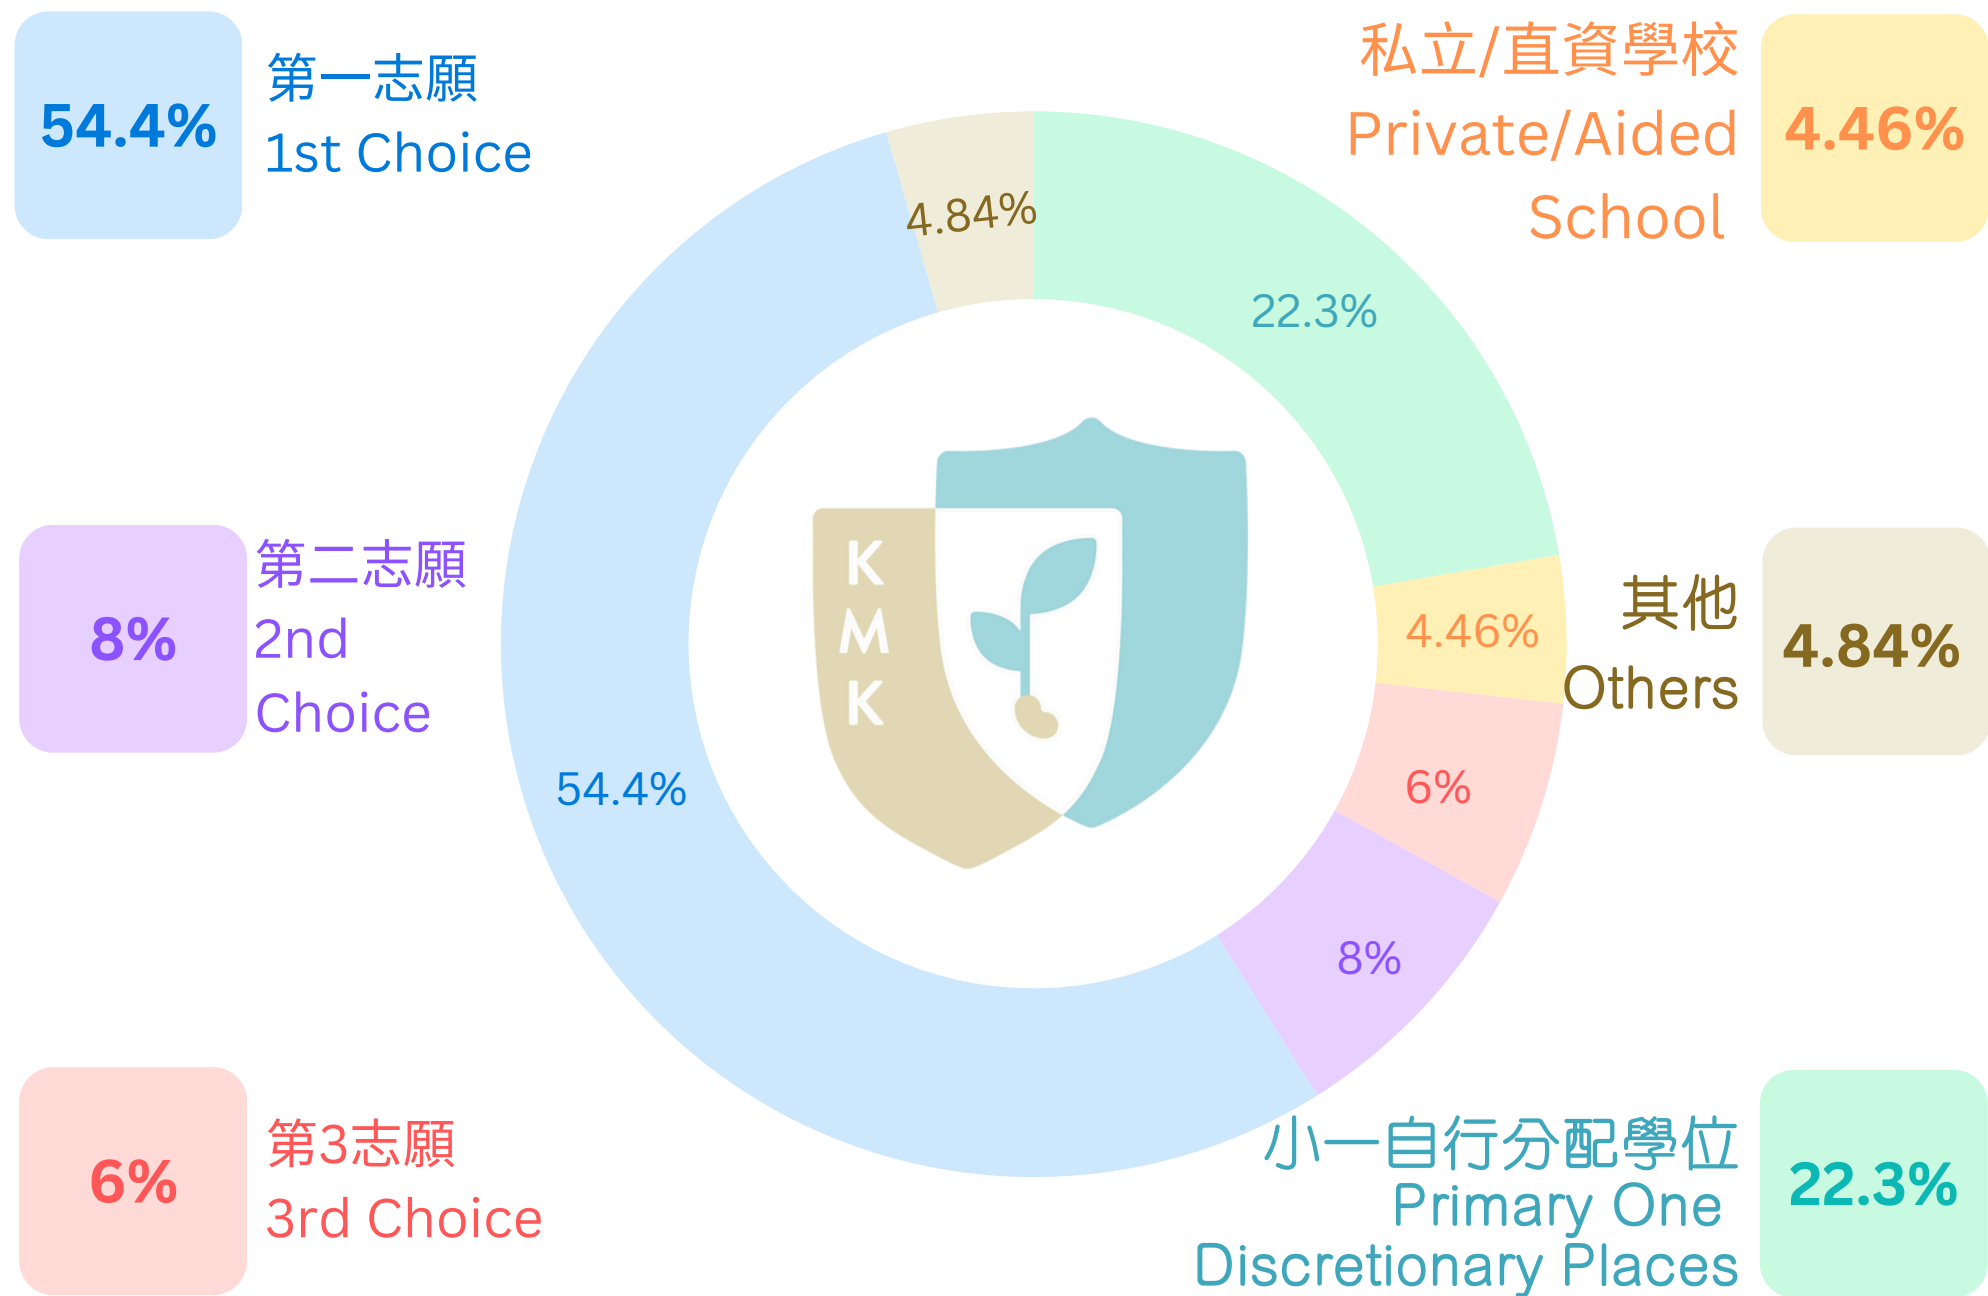

2023-2024年度 小一派位結果 Primary One Allocation Result

2023-2024年度 小一派位結果 Primary One Allocation Result

大概每10個人內有5人
獲派第1志願

Approximately 5 out of 10 people
are assigned their first choice

大概每10個人內有4人
在小一自行分配學位獲取錄

Approximately 4 out of 10 people are admitted in
primary one through Primary One Discretionary Places

本年度部分畢業生更分別獲以下學校取錄:

Some graduates this year were admitted to the following schools:

保良局陳守仁小學、播道書院、香港浸會大學附屬學校王錦輝中小學、
聖芳濟各英文小學、九龍真光中學(小學部)、和富慈富基金李宗德小學等
P.L.K.Camões Tan Siu Lin Primary School, Evangel College, Hong Kong Baptist University Affiliated School
Wong Kam Fai Secondary and Primary School, St. Francis of Assisi's English Primary School, Kowloon
True Light School (Primary Section), W F Joseph Lee Primary School etc.