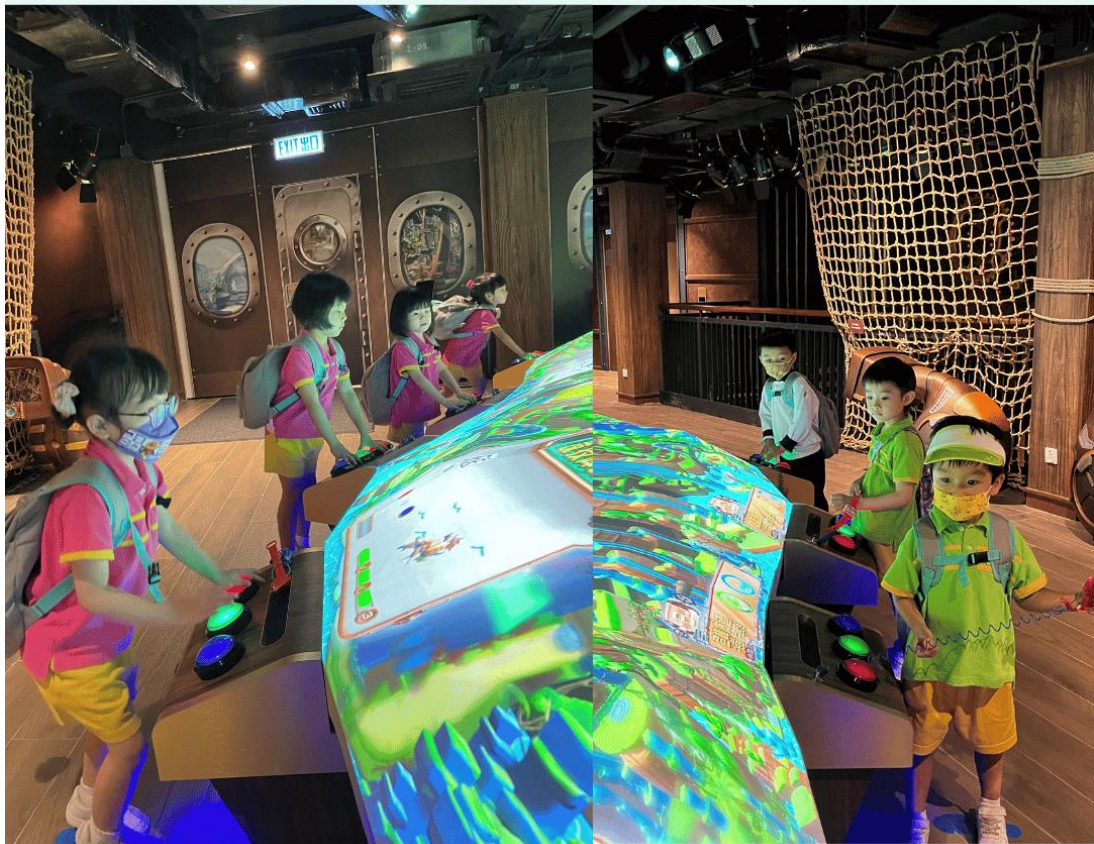

Instagram

Facebook

G/F, Yat Tin House (Block 2), Yan Tin Estate, Tuen Mun

課室外進行的體驗式學習活動天地 - 香港海洋公園「自然體驗班」及歷奇學習活動

Experiential Learning Activities Outside the Classroom - The Ocean Park Hong Kong "Nature Experience" & Adventure Learning Activity